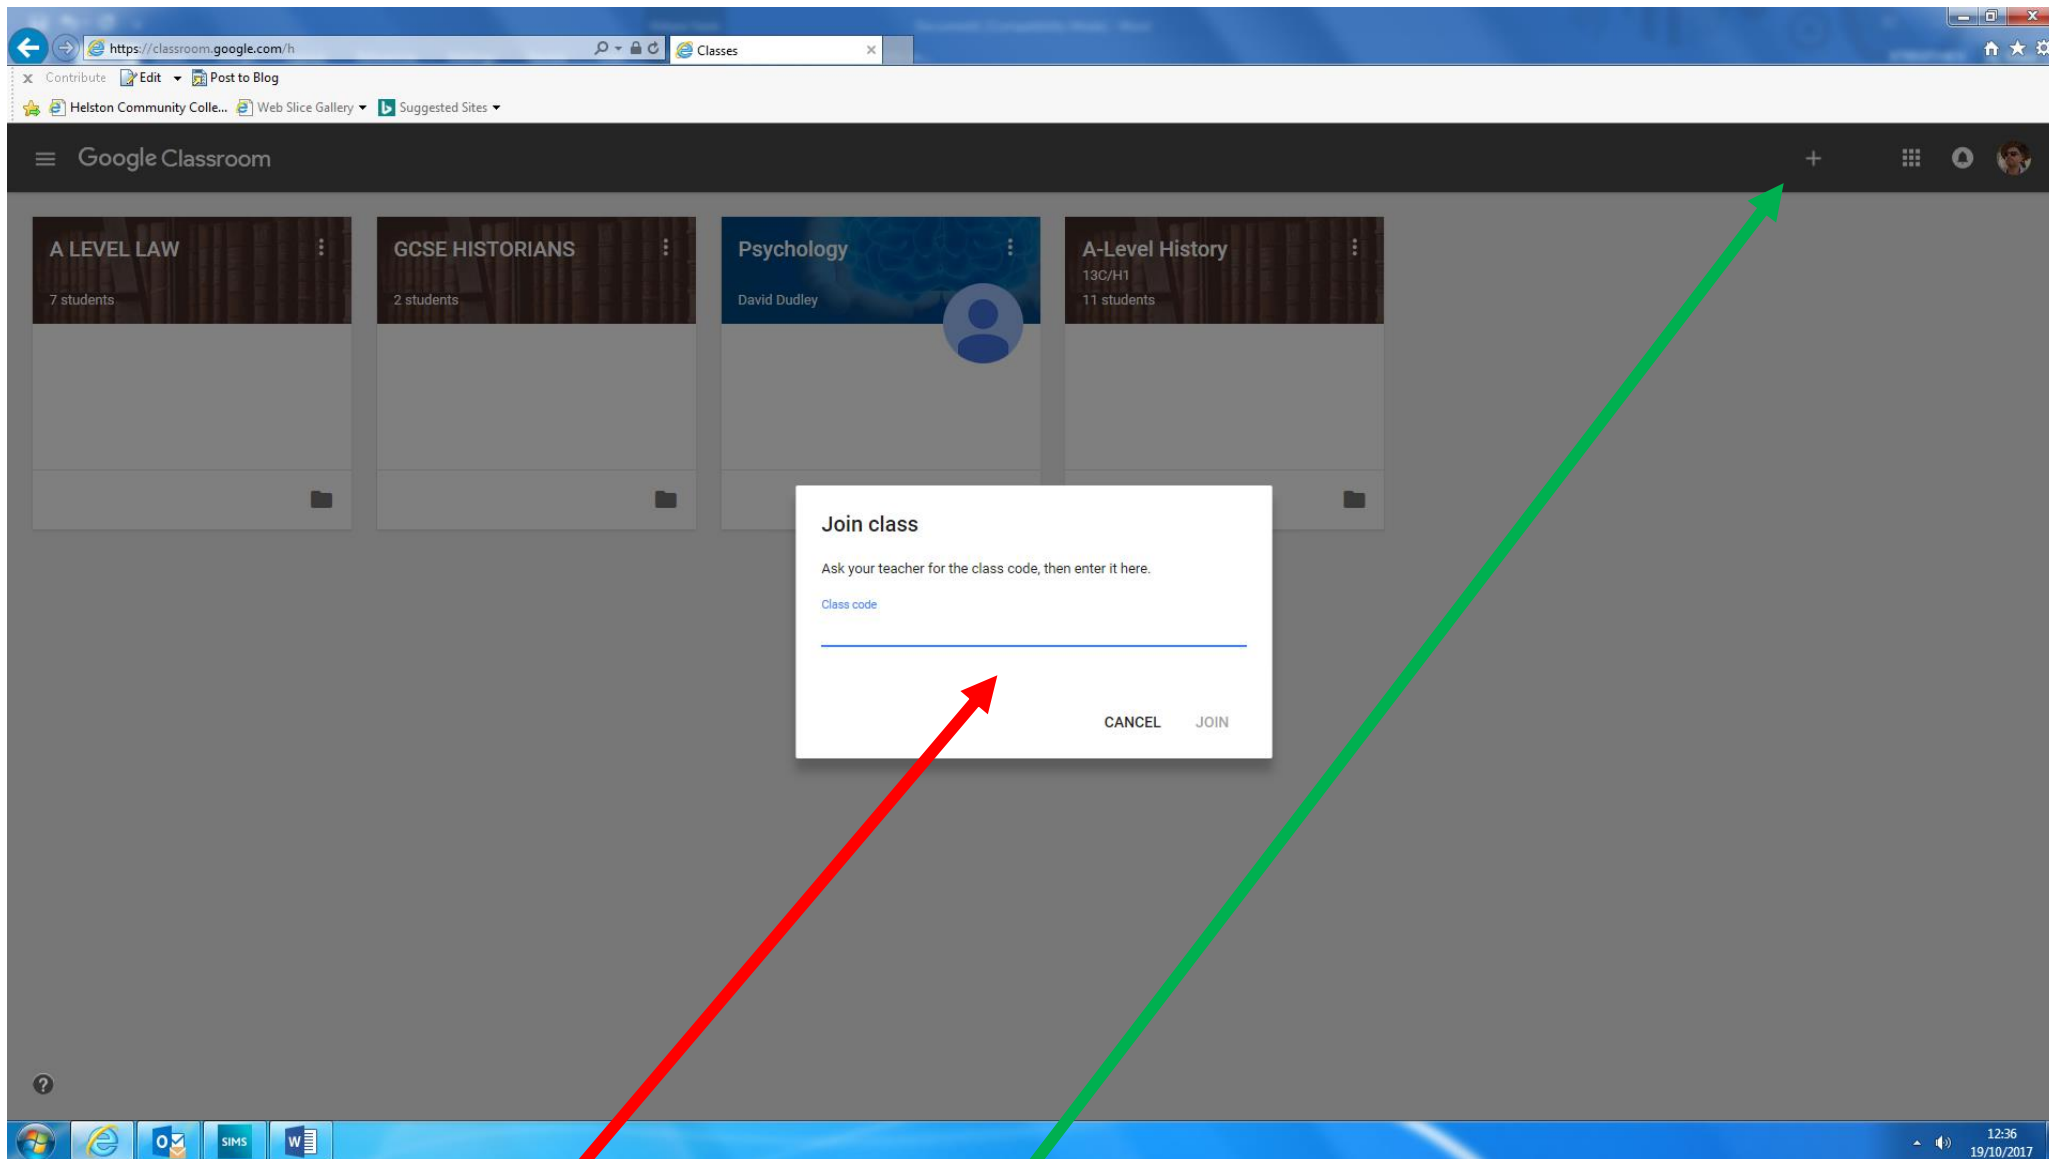

“GCSE Historians” Google Classroom: student access

The screenshot shows the Helston Community College intranet interface. At the top, the browser address bar displays 'http://intranet/' and the page title is 'HELSTON COMMUNITY COLLEGE'. The main content area features a grid of service icons and links. A purple arrow originates from the title and points to the 'Google Classroom' icon in the bottom right corner of the grid. Other visible icons include 'College Website', 'Google', 'EChalk', 'Careers Programs', 'Tootoot Survey', 'College Intranet', 'learning 4 life', 'Eclipse Library System', 'Digital Leaders Application Form', 'Kerboodle', 'HeadStart Survey', 'Edmodo', 'Staff Area', 'Google Apps', 'Homework Diary', and 'Faculty of Visual & Performing Arts'. The Windows taskbar at the bottom shows the system clock as 12:32 on 19/10/2017.

Student Access Code: **pgqhbd**

- Click on the + sign at the top-right and then click on “Join Class” when the drop-down box appears
- Type in the class access code and away you go ...